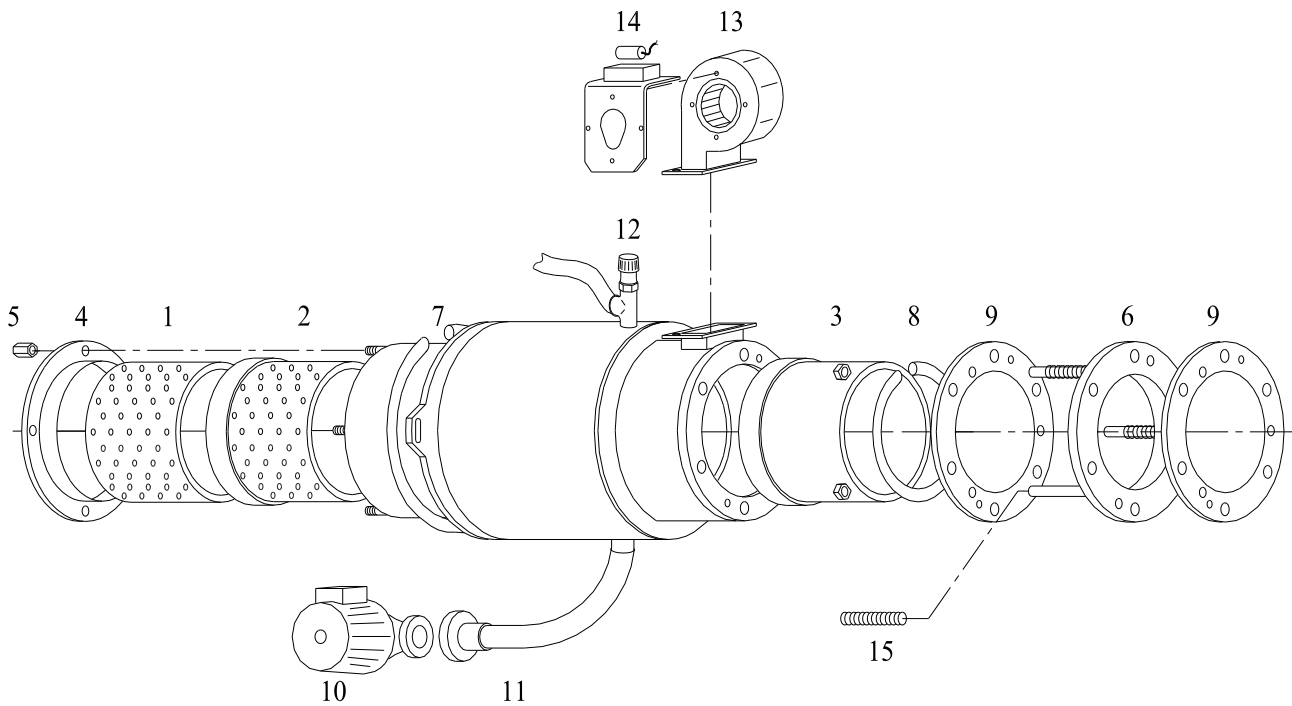

Spare parts

Burner tube M40

Pos.	Part no.	Pcs.	Description
1	2001041-00	1	Combustion ring with holes
2	2001046-00	1	Combustion ring with holes and assembly ring
3	2001042-00	1	Combustion ring without holes
4	2001040-00	1	Front flange
5	2002075-00	6	Top nut
6	2004031-00	1	Rear flange
7	2004060-00	1	Gasket
8	2001043-00	1	Gasket
9	2004051-00	2	Gasket
10	6000750-00	1	Circulation pump
11	6000800-00	2	Hose
12	6000470-00	1	Safety valve
13	4000120-00	1	Fan (for M & ME boilers)
13	4000120-01	1	Fan (for MCS boilers)
14	4000121-00	1	Capacitor
15	2001030-00	6	Spring