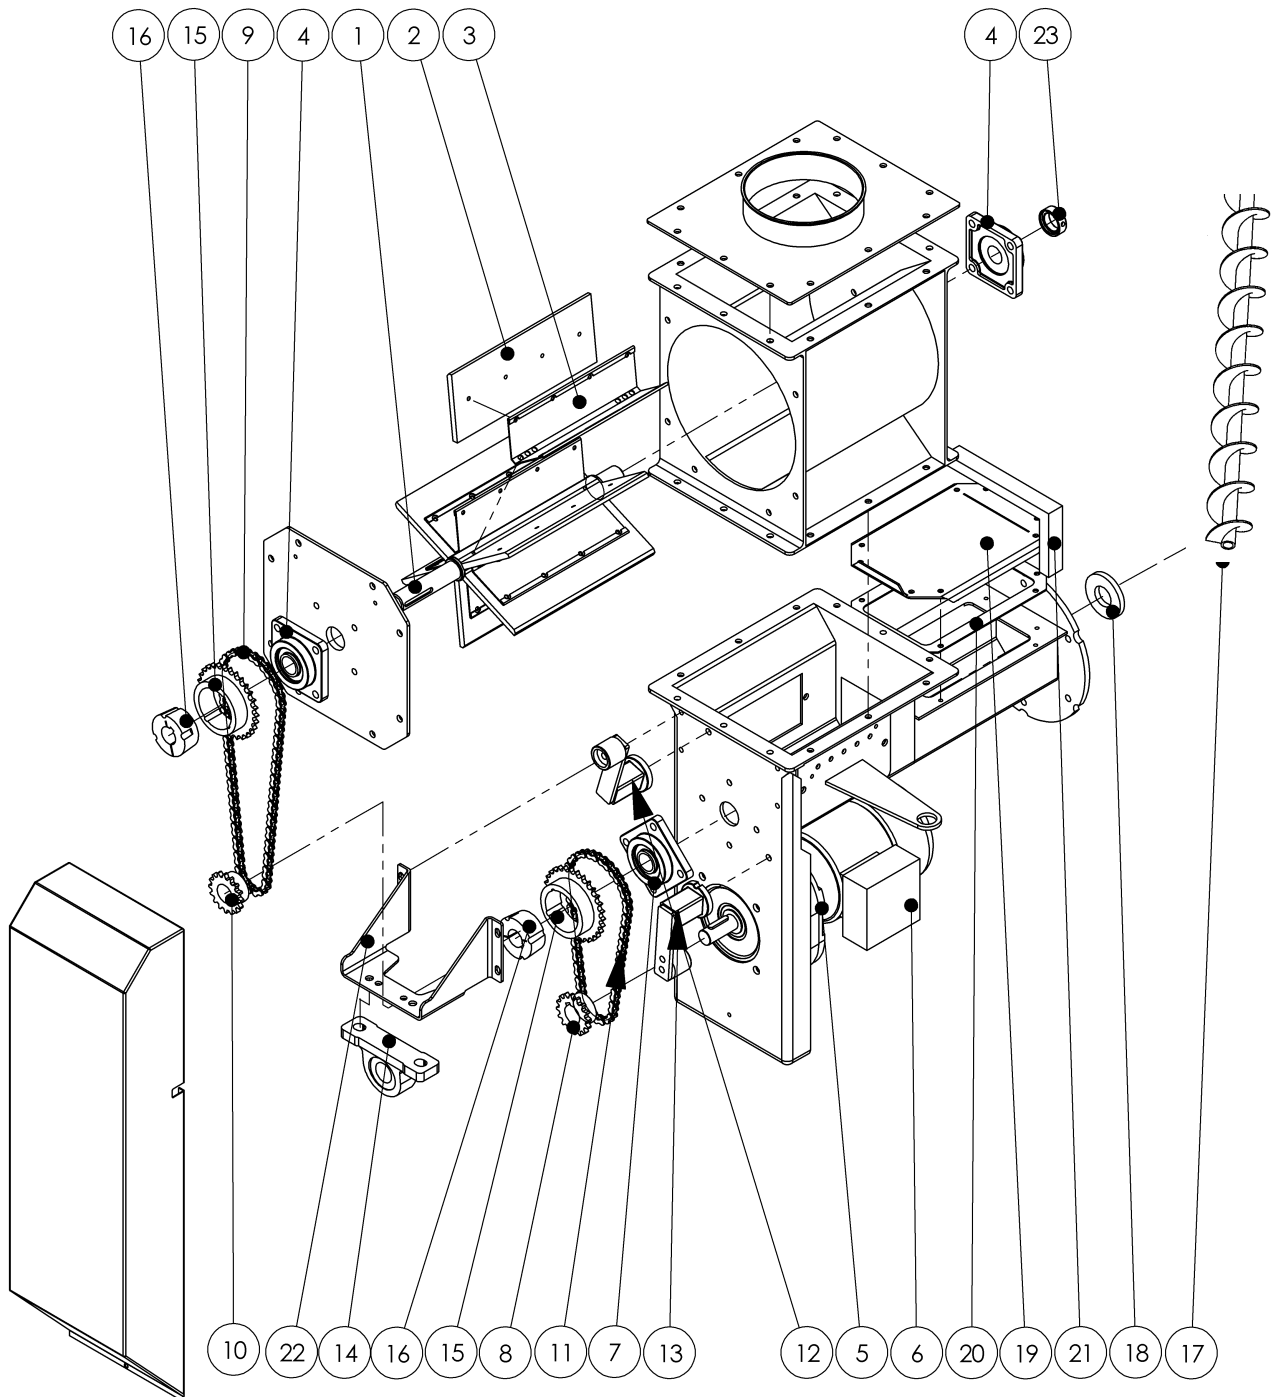

Spare parts

Stoker type MCS

TWINHEAT®

Page:

10:17

January 2012

Pos.	Part no.	Pcs.	Description
1	0999002-00	1	Shaft for rotating valve
2	0999003-00	6	Rubber for rotating valve
3	1500102-00	5	Angled plate for rotating valve
4	7000106-00	2	Flange bearing for rotating valve
5	4000260-00	1	Gear motor
6	4000086-00	1	Electrical motor for gear motor
7	7000106-00	1	Flange bearing for auger
8	7000101-00	1	Chain wheel
9	7000107-00	1	Chain for rotating valve
-	7000103-00	2	Chain connection link
10	7000105-00	1	Chain wheel
11	7000098-00	1	Chain for auger
12	7000130-00	1	Chain tightener, external
13	7000140-00	1	Chain tightener, internal
14	7000120-00	1	Bearing for auger
15	7000305-00	2	Chain wheel
16	7000310-00	2	Taperlock bush
17	1500710-00	1	Auger
18	1005350-00	1	Bronze bearing
19	1500752-00	1	Sprinkler plate
20	6100185-00	1	Gasket for sprinkler plate
21	1500790-00	1	Air-inlet
22	1500160-00	1	Bearing pedestal
23			

Spare parts

Stoker type MCS