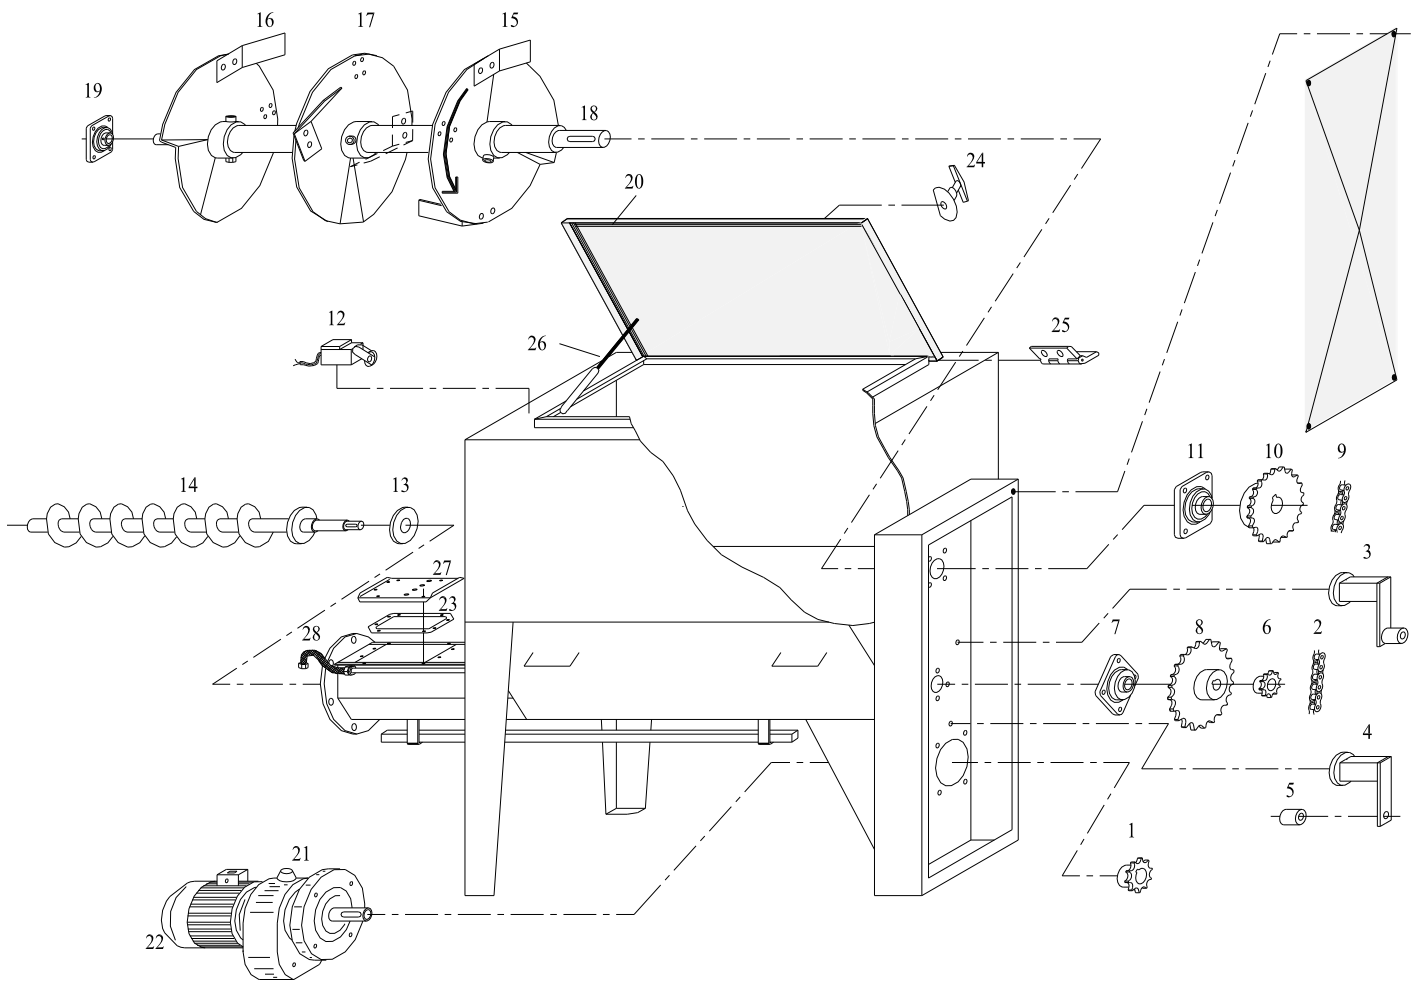

Spare parts

Fuel store 300 – 500 – 700 litre

TWINHEAT®

Page:

6:17

January 2012

Pos.	Litre	Part no.	Pcs.	Description
1		7000101-00	1	Chain wheel
2		7000102-00	1	Chain for auger
3		7000130-00	1	Chain tightener, internal
4		7000140-00	1	Chain tightener, external
5		7000135-00	2	Roll for chain tightener
6		7000105-00	1	Chain wheel
7		7000106-00	1	Flange bearing
8		7000108-00	1	Chain wheel
9		7000109-00	1	Chain for stirrer
10		7000110-00	1	Chain wheel
11		7000112-00	1	Flange bearing
12		4000001-00	1	Switch for lid
13		1005350-00	1	Bronze bearing
14	300	1003300-00	1	Auger
14	500/700	1005300-00	1	Auger
14	500/700	1005305-00	1	Auger (for fuel stores with extended auger channel)
15		1005525-00	1	Stirrer wing – short model
16	300	1005520-00	2	Stirrer wing
16	500/700	1005520-00	4	Stirrer wing
17	300	1005501-00	2	Stirrer plate
17	500/700	1005501-00	3	Stirrer plate
18	300	1003550-00	1	Stirrer axle
18	500/700	1005550-00	1	Stirrer axle
19		7000121-00	1	Flange bearing
20	300	1003600-00	1	Gasket for lid
20	500/700	1005600-00	1	Gasket for lid
21		4000100-00	1	Gear motor
22		4000105-00	1	Electrical motor for gear motor
23		6100185-00	1	Gasket for sprinkler plate
24		5400100-00	2	Handle
25		5400110-00	2	Hinge
26		5500100-00	1	Gas spring for lid
27		1005225-00	1	Sprinkler plate
28		6000820-00	1	Hose
-		6204610-00	8	Screws for sprinkler plate

Spare parts

Fuel store 300 – 500 – 700 litre