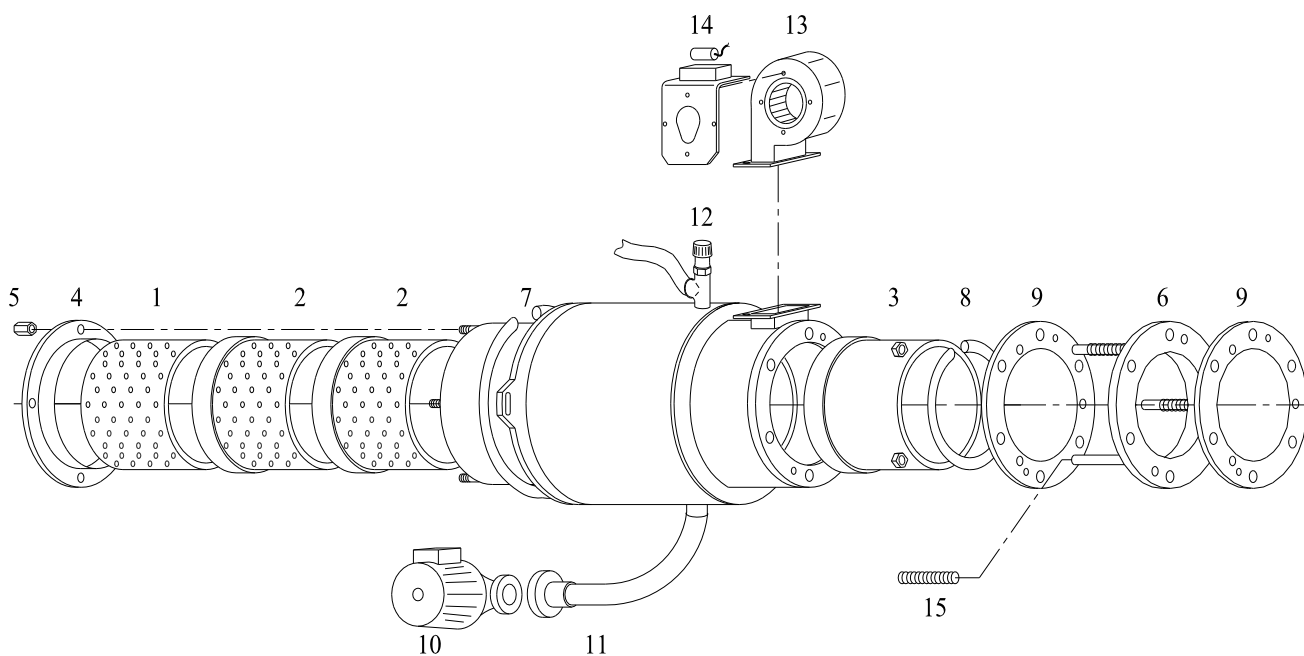

Spare parts

Burner tube M80

Pos.	Part no.	Pcs.	Description
1	2001084-00	1	Combustion ring with holes
2	2001081-00	2	Combustion ring with holes and assembly ring
3	2001082-00	1	Combustion ring without holes
4	2001080-00	1	Front flange
5	2002075-00	6	Top nut
6	2008031-00	1	Rear flange
7	2008060-00	1	Gasket
8	2001083-00	1	Gasket
9	2008051-00	2	Gasket
10	6000750-00	1	Circulation pump
11	6000810-00	2	Hose
12	6000470-00	1	Safety valve
13	4000140-00	1	Fan (for M & ME boilers)
13	4000140-01	1	Fan (for MCS boilers)
14	4000141-00	1	Capacitor
15	2001030-00	6	Spring