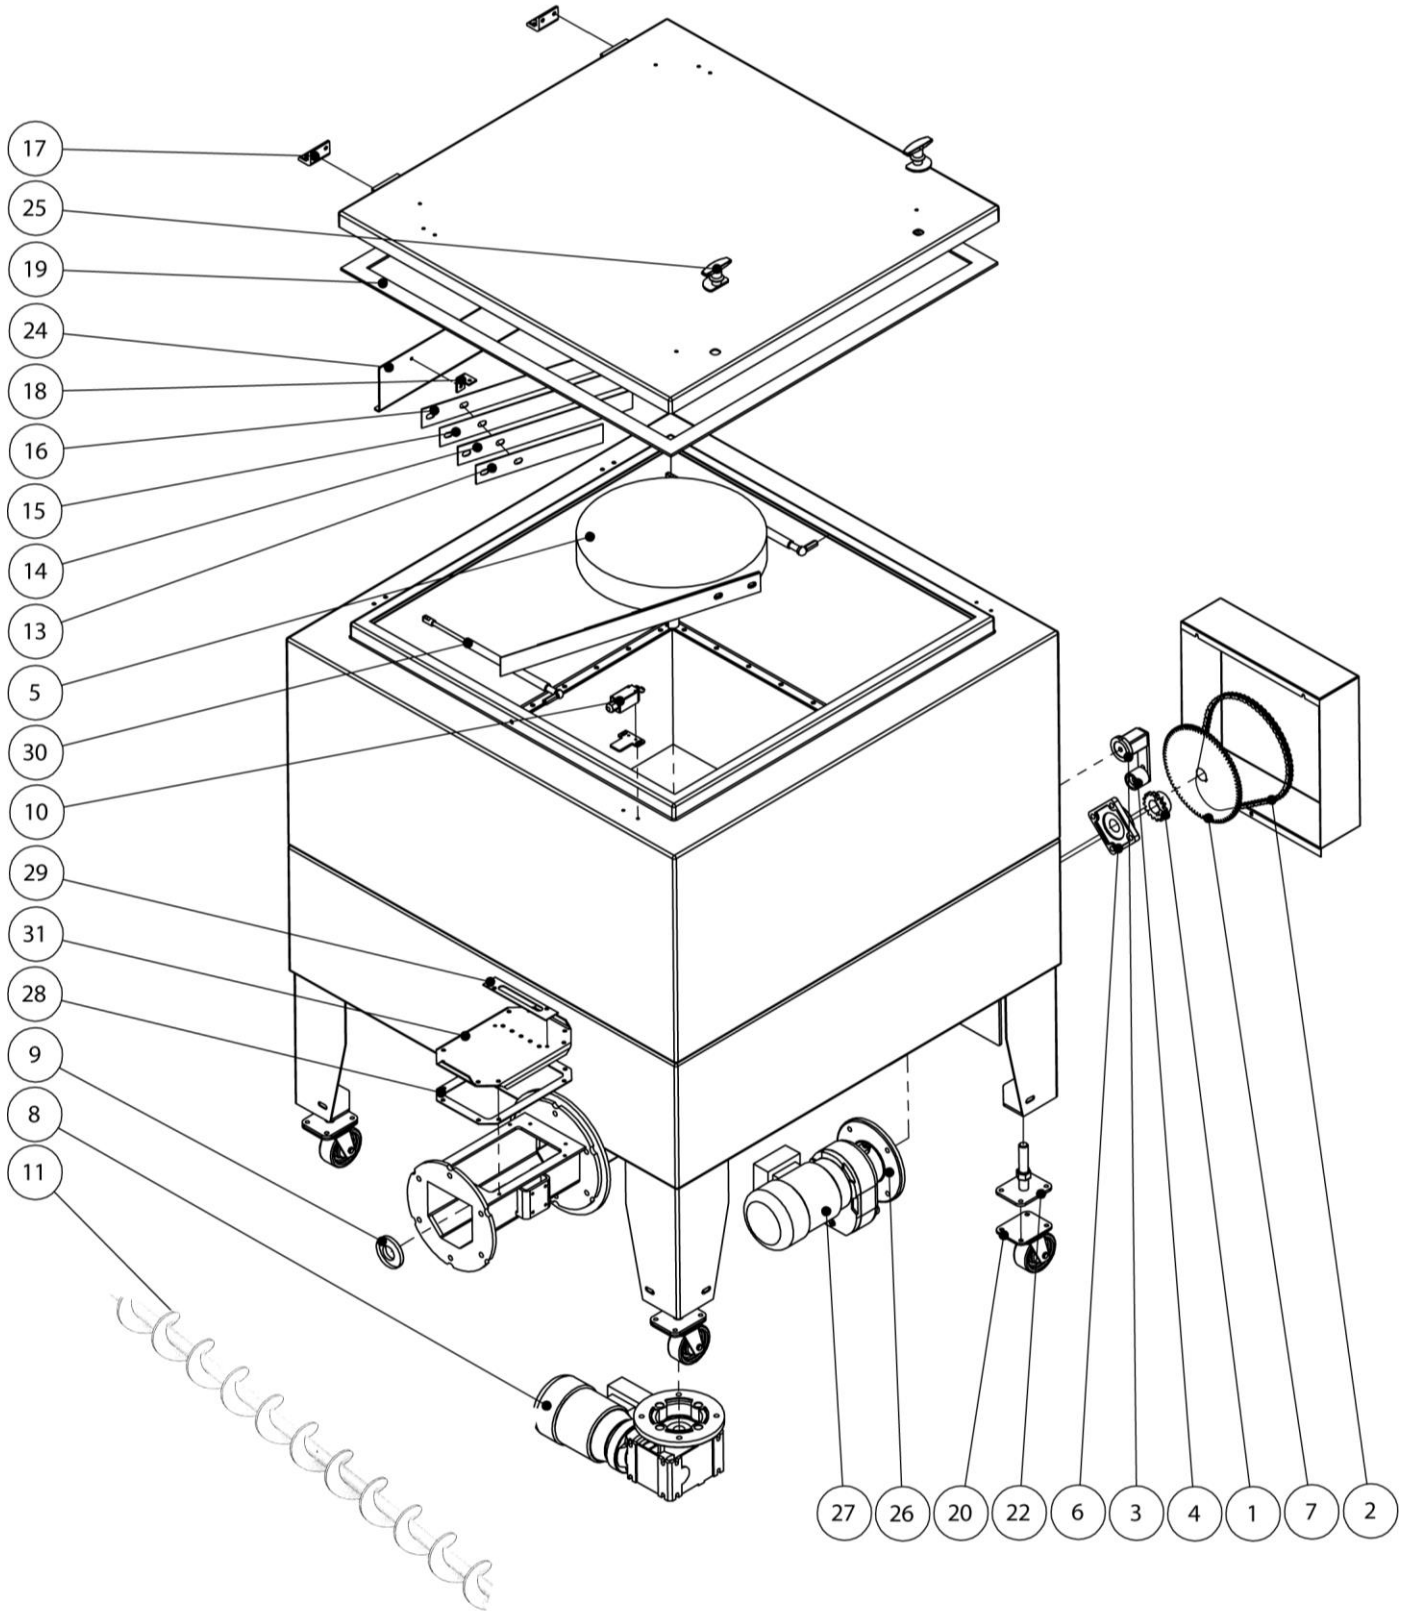

Spare parts

Fuel store Mini Q 800 & 1400 litre

Page:

8:17

January 2012

Pos.	Litre	Part no.	Pcs.	Description
1	800/1400	7000101-00	1	Chain wheel
2	800/1400	7000102-00	1	Chain for auger
3	800/1400	7000140-00	1	Chain tightener, internal
4	800/1400	7000135-00	1	Roll for chain tightener
5	800/1400	1601566-00	1	Rotor
6	800/1400	7000106-00	1	Flange bearing
7	800/1400	7000108-00	1	Chain wheel
-	800/1400	7000103-00	1	Chain connection link
8	800/1400	4000275-00	1	Gear motor for rotor
-	800/1400	7000113-00	4	Key 8x7x30
-	800/1400	7000114-00	1	Key 10x8x35
9	800/1400	1005350-00	1	Bronze bearing
10	800/1400	4000790-00	1	Switch for lid
11	800/1400	1005300-00	1	Auger (for standard 320mm channel)
12	800/1400	1005305-00	1	Auger (for extended 570mm channel)
-	800/1400	1601578-00	8	Stirrer wing (set)
13	800/1400	7305102-00	1	Stirrer wing 320mm
14	800/1400	7305104-00	1	Stirrer wing 440mm
15	800/1400	7305106-00	1	Stirrer wing 560mm
16	800/1400	7305107-00	1	Stirrer wing 655mm
17	1400	5400120-00	2	Hinge for lid
17	800	5400110-00	2	Hinge for lid
18	800/1400	5400115-00	2	Hinge for flap
19	1400	1601595-00	1	Gasket for lid
19	800	1005600-00	1	Gasket for lid
20	800/1400	9000514-00	4	Wheel
22	800/1400	1601558-00	4	Plate for wheel
23	1400	1601570-00	1	Lid
23	800	1005401-00	1	Lid
24	1400	1601534-00	1	Flap for lid
25	800/1400	5400100-00	2	Handle
26	800/1400	4000100-00	1	Gear motor
27	800/1400	4000105-00	1	Electrical motor for gear motor
28	800/1400	6100185-00	1	Gasket sprinkler plate
29	800/1400	6100160-00	1	Gasket for aluminium block
30	1400	5500115-00	1	Gas spring for lid
30	800	5500100-00	1	Gas spring for lid
31	800/1400	1005225-00	1	Sprinkler plate
-	800/1400	6000822-00	1	Hose
-	800/1400	6204610-00	8	Screws for sprinkler plate

Spare parts

Fuel store 1400 litre