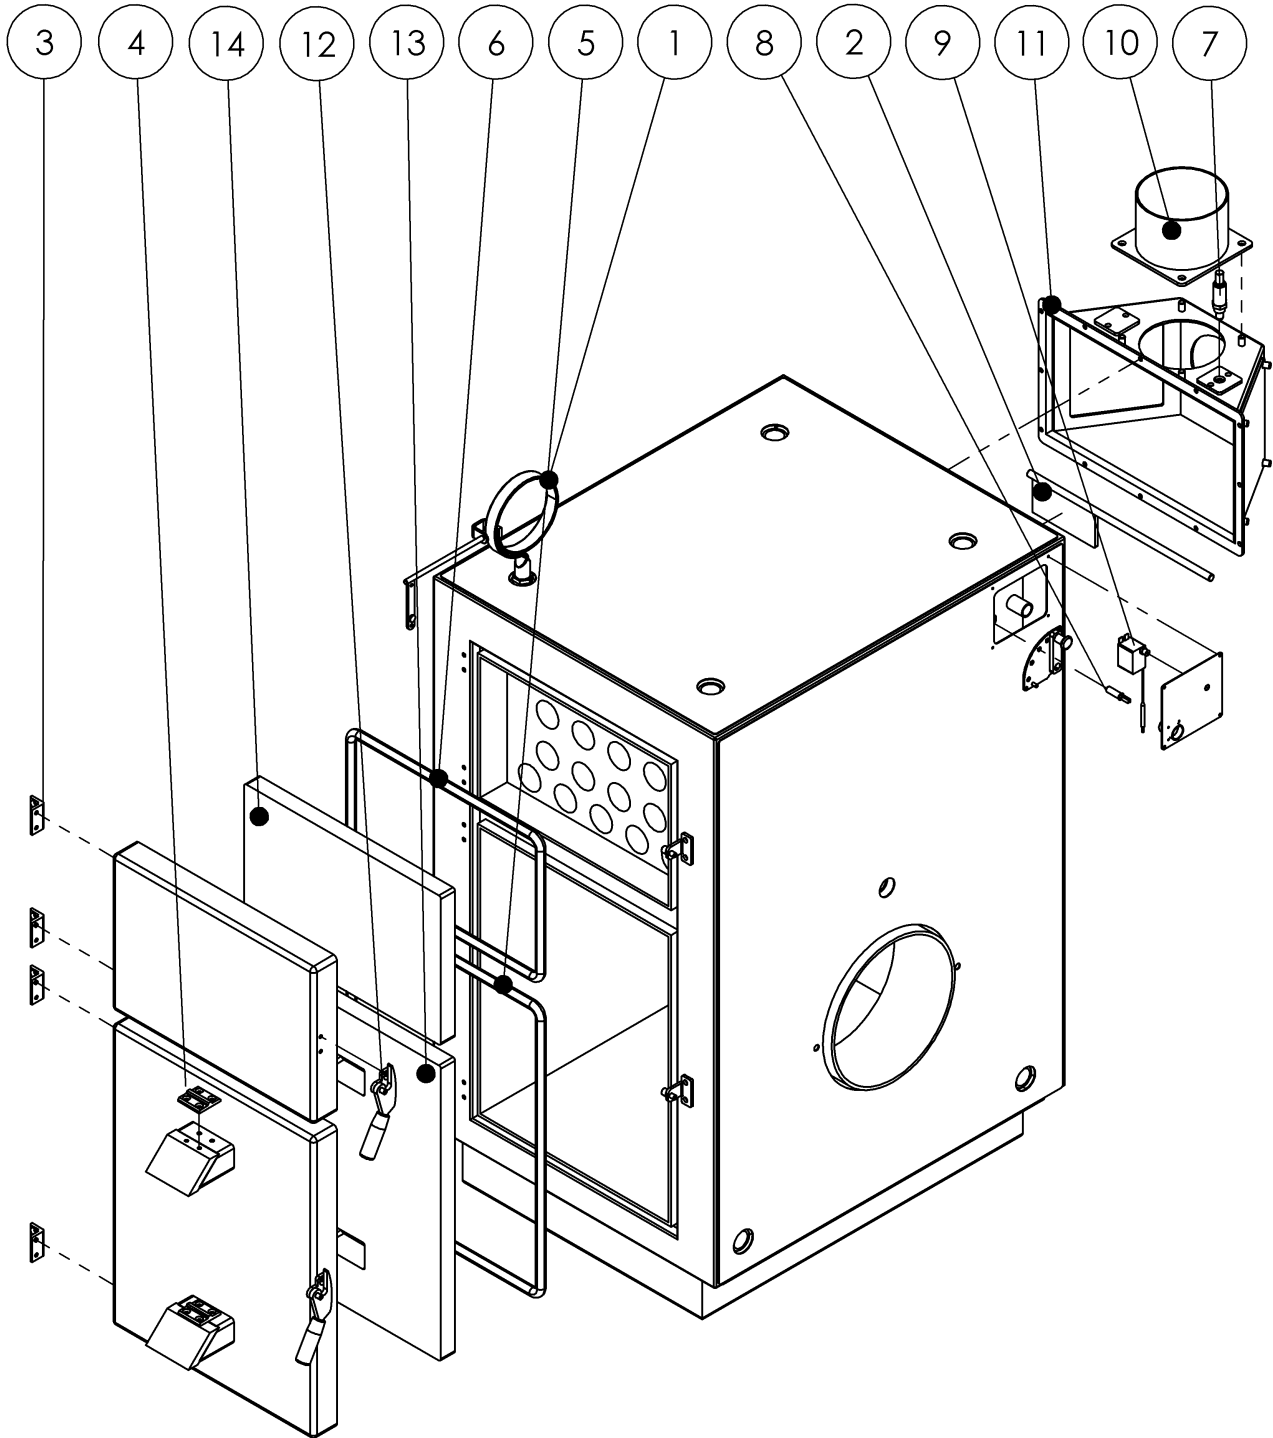

Spare parts

Boiler Variant A2 – A4 – A8

Page:

1:17

January 2012

Pos.	Boiler	Part no.	Pcs.	Description
1	A2/A4/A8	6000700-00	1	Draft regulator
2	A2/A4	3002092-00	1	Bypass valve
2	A8	3008100-00	1	Bypass valve
3	A2	5400110-00	4	Hinges for doors
3	A4/A8	5400120-00	4	Hinges for doors
4	A2/A4/A8	5400110-00	2	Hinges for draft flap
5	A2/A4	3002020-00	1	Glass gasket for boiler door
5	A8	3002080-00	1	Glass gasket for boiler door
6	A2/A4	3003020-00	1	Glass gasket for cleaning door
6	A8	3003080-00	1	Glass gasket for cleaning door
7	A2/A4/A8	4001094-00	1	Oxygen probe (Lambda probe)
8	A2/A4/A8	4001125-00	1	Sensor water temperature
9	A2/A4/A8	4001150-00	1	Overheat thermostat
-	A2/A4/A8	6001010-00	1	Cleaning brush Ø50mm (standard)
-	A2/A4/A8	6001008-00	1	Cleaning brush Ø50mm (Enhanced)
10	A2	3002230-00	1	Flue spigot
10	A4	3004230-01	1	Flue spigot
10	A8	3008235-01	1	Flue Spigot
11	A2	3002232-00	1	Flue box, complete
11	A4	3004232-00	1	Flue box, complete
11	A8	3008234-00	1	Flue box, complete
12	A2	3002250-00	1	Handle, complete
12	A4/A8	3004250-00	1	Handle, complete
13	A2	6102265-00	1	Insulation for boiler door
13	A4	6104265-00	1	Insulation for boiler door
13	A8	6108265-00	1	Insulation for boiler door
14	A2	6102270-00	1	Insulation for cleaning door
14	A4	6104270-00	1	Insulation for cleaning door
14	A8	6108270-00	1	Insulation for cleaning door
-	-	6000610-00	1	Flue gas thermometer

Spare parts

Boiler Variant A2 – A4 – A8